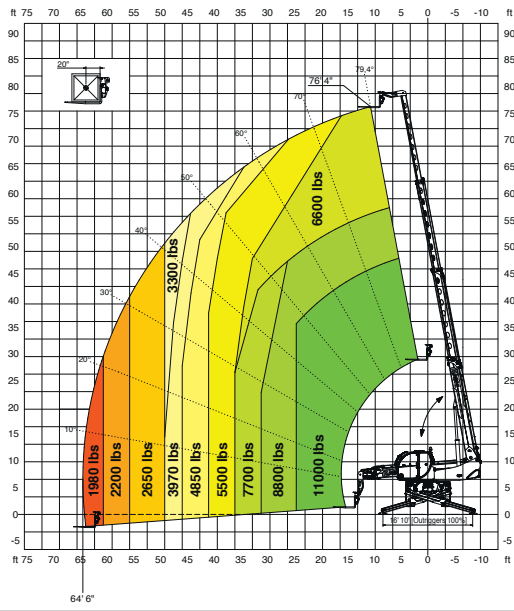

The data in this brochure are informative and subject to change without notice.

5.23SH

Maximum lifting height: 76.40 ft
Maximum reach: 64.60 ft
Electronically controlled hydrostatic transmission
Automatic leveling device
Scissors stabilizers

**360° LOAD CHART
ON FULLY EXTENDED STABILISERS**

ON STABILISERS

FRONT LOAD CHART ON TIRES

ON TIRES

WINCH 7,700 lbs

W 3,5

WINCH 11,000 lbs

W 5

JIB WINCH 3,300 lbs

JW 1500

JIB WINCH 4,400 lbs

JW 2000

JW 3000

JIB WINCH **6,600 lbs**

J 2000

JIB **4,400 lbs**

H 5

HOOK **11,000 lbs**

REP 2-4,5

ROTATING EXTENDABLE BASKET **1,100 lbs**

REP 10.2-4,7

ROTATING EXTENDABLE BASKET **2,200 lbs**

REP 8.2-4,7 W0,3

ROTATING BASKET **1,780 lbs** WITH WINCH **660 lbs**