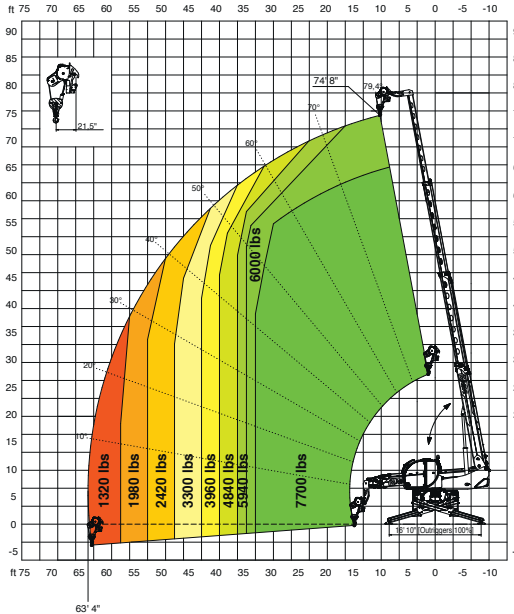

The data in this brochure are informative and subject to change without notice.

5.23SH

Maximum lifting height: 76.40 ft
Maximum reach: 64.60 ft
Electronically controlled hydrostatic transmission
Automatic leveling device
Scissors stabilizers

**360° LOAD CHART
ON FULLY EXTENDED STABILISERS**

ON STABILISERS

FRONT LOAD CHART ON TIRES

ON TIRES

WINCH 7,700 lbs

W 3,5

WINCH 11,000 lbs

W 5

JIB WINCH 3,300 lbs

JW 1500

JIB WINCH 4,400 lbs

JW 2000

JW 3000

JIB WINCH **6,600 lbs**

J 2000

JIB **4,400 lbs**

H 5

HOOK **11,000 lbs**

REP 2-4,5

ROTATING EXTENDABLE BASKET **1,100 lbs**

REP 10.2-4,7

ROTATING EXTENDABLE BASKET **2,200 lbs**

REP 8.2-4,7 W0,3

ROTATING BASKET **1,780 lbs** WITH WINCH **660 lbs**