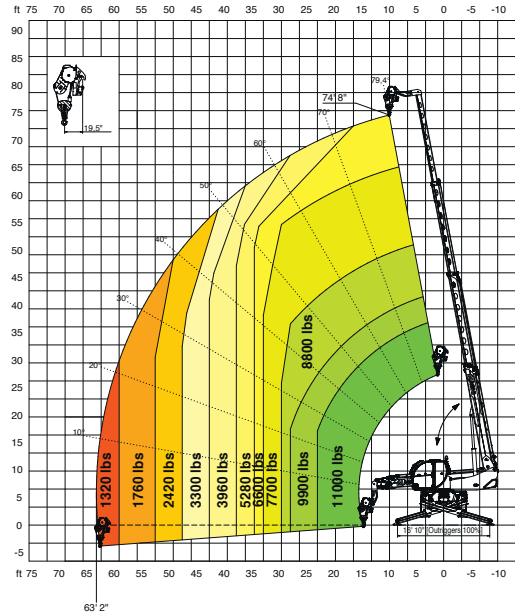

The data in this brochure are informative and subject to change without notice.

5.23SH

Maximum lifting height: 76.40 ft
Maximum reach: 64.60 ft
Electronically controlled hydrostatic transmission
Automatic leveling device
Scissors stabilizers

**360° LOAD CHART
ON FULLY EXTENDED STABILISERS**

ON STABILISERS

FRONT LOAD CHART ON TIRES

ON TIRES

WINCH 7,700 lbs

W 3,5

WINCH 11,000 lbs

W 5

JIB WINCH 3,300 lbs

JW 1500

JIB WINCH 4,400 lbs

JW 2000

JW 3000

JIB WINCH **6,600 lbs**

J 2000

JIB **4,400 lbs**

H 5

HOOK **11,000 lbs**

REP 2-4,5

ROTATING EXTENDABLE BASKET **1,100 lbs**

REP 10.2-4,7

ROTATING EXTENDABLE BASKET **2,200 lbs**

REP 8.2-4,7 W0,3

ROTATING BASKET **1,780 lbs** WITH WINCH **660 lbs**