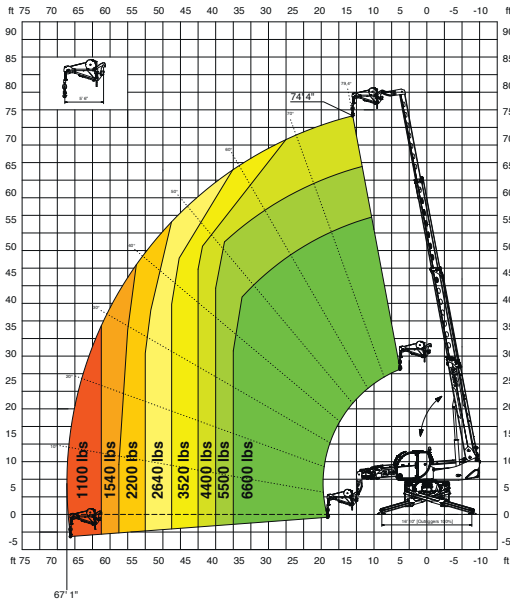

The data in this brochure are informative and subject to change without notice.

5.23SH

Maximum lifting height: 76.40 ft
Maximum reach: 64.60 ft
Electronically controlled hydrostatic transmission
Automatic leveling device
Scissors stabilizers

**360° LOAD CHART
ON FULLY EXTENDED STABILISERS**

ON STABILISERS

FRONT LOAD CHART ON TIRES

ON TIRES

WINCH 7,700 lbs

W 3,5

WINCH 11,000 lbs

W 5

JIB WINCH 3,300 lbs

JW 1500

JIB WINCH 4,400 lbs

JW 2000

JW 3000

JIB WINCH **6,600 lbs**

J 2000

JIB **4,400 lbs**

H 5

HOOK **11,000 lbs**

REP 2-4,5

ROTATING EXTENDABLE BASKET **1,100 lbs**

REP 10.2-4,7

ROTATING EXTENDABLE BASKET **2,200 lbs**

REP 8.2-4,7 W0,3

ROTATING BASKET **1,780 lbs** WITH WINCH **660 lbs**