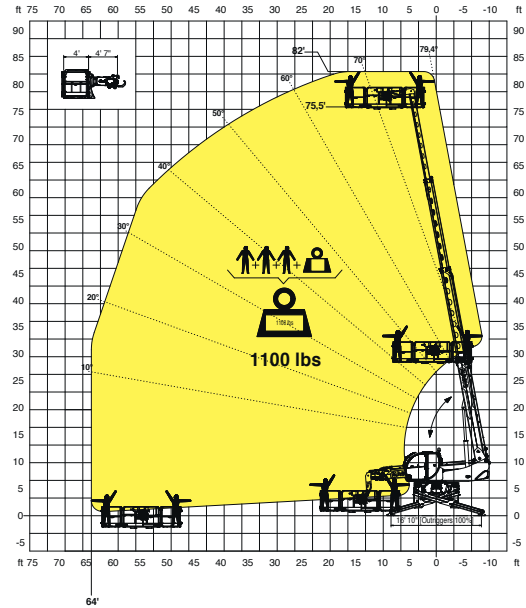

The data in this brochure are informative and subject to change without notice.

5.23SH

Maximum lifting height: 76.40 ft
Maximum reach: 64.60 ft
Electronically controlled hydrostatic transmission
Automatic leveling device
Scissors stabilizers

**360° LOAD CHART
ON FULLY EXTENDED STABILISERS**

ON STABILISERS

FRONT LOAD CHART ON TIRES

ON TIRES

WINCH 7,700 lbs

W 3,5

WINCH 11,000 lbs

W 5

JIB WINCH 3,300 lbs

JW 1500

JIB WINCH 4,400 lbs

JW 2000

JW 3000

JIB WINCH **6,600 lbs**

J 2000

JIB **4,400 lbs**

H 5

HOOK **11,000 lbs**

REP 2-4,5

ROTATING EXTENDABLE BASKET **1,100 lbs**

REP 10.2-4,7

ROTATING EXTENDABLE BASKET **2,200 lbs**

REP 8.2-4,7 W0,3

ROTATING BASKET **1,780 lbs** WITH WINCH **660 lbs**