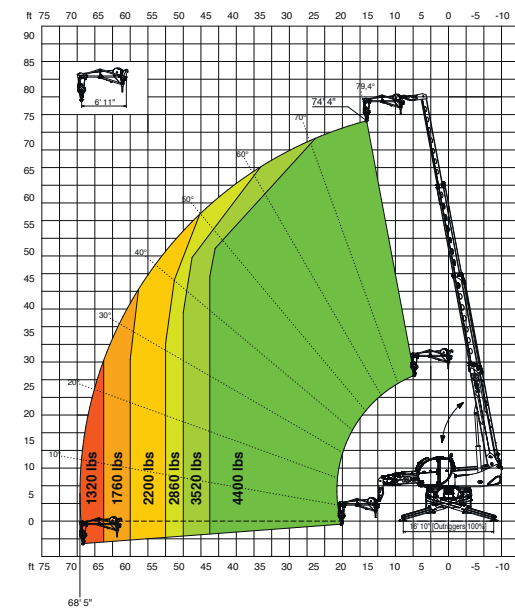

The data in this brochure are informative and subject to change without notice.

5.23SH

Maximum lifting height: 76.40 ft
Maximum reach: 64.60 ft
Electronically controlled hydrostatic transmission
Automatic leveling device
Scissors stabilizers

**360° LOAD CHART
ON FULLY EXTENDED STABILISERS**

ON STABILISERS

FRONT LOAD CHART ON TIRES

ON TIRES

WINCH 7,700 lbs

W 3,5

WINCH 11,000 lbs

W 5

JIB WINCH 3,300 lbs

JW 1500

JIB WINCH 4,400 lbs

JW 2000

JW 3000

JIB WINCH **6,600 lbs**

J 2000

JIB **4,400 lbs**

H 5

HOOK **11,000 lbs**

REP 2-4,5

ROTATING EXTENDABLE BASKET **1,100 lbs**

REP 10.2-4,7

ROTATING EXTENDABLE BASKET **2,200 lbs**

REP 8.2-4,7 W0,3

ROTATING BASKET **1,780 lbs** WITH WINCH **660 lbs**