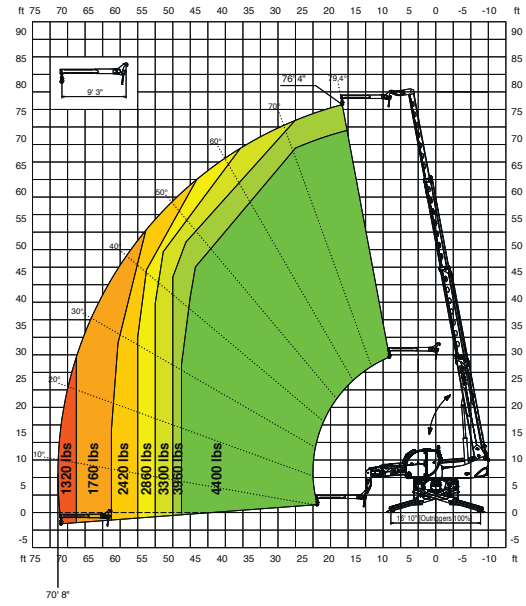

The data in this brochure are informative and subject to change without notice.

5.23SH

Maximum lifting height: 76.40 ft
Maximum reach: 64.60 ft
Electronically controlled hydrostatic transmission
Automatic leveling device
Scissors stabilizers

**360° LOAD CHART
ON FULLY EXTENDED STABILISERS**

ON STABILISERS

FRONT LOAD CHART ON TIRES

ON TIRES

WINCH 7,700 lbs

W 3,5

WINCH 11,000 lbs

W 5

JIB WINCH 3,300 lbs

JW 1500

JIB WINCH 4,400 lbs

JW 2000

JW 3000

JIB WINCH **6,600 lbs**

J 2000

JIB **4,400 lbs**

H 5

HOOK **11,000 lbs**

REP 2-4,5

ROTATING EXTENDABLE BASKET **1,100 lbs**

REP 10.2-4,7

ROTATING EXTENDABLE BASKET **2,200 lbs**

REP 8.2-4,7 W0,3

ROTATING BASKET **1,780 lbs** WITH WINCH **660 lbs**