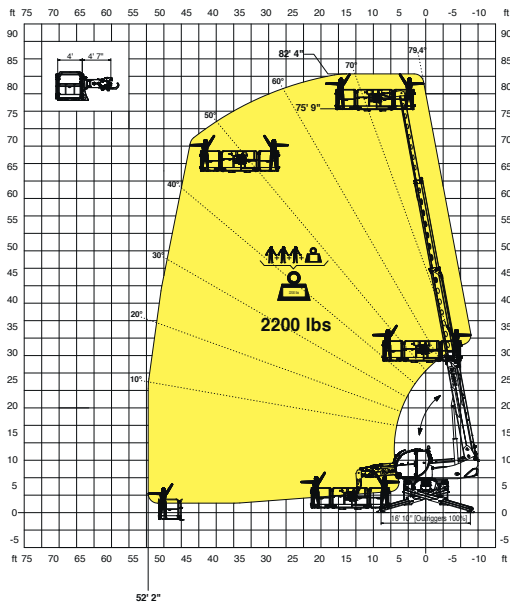

The data in this brochure are informative and subject to change without notice.

5.23SH

Maximum lifting height: 76.40 ft
Maximum reach: 64.60 ft
Electronically controlled hydrostatic transmission
Automatic leveling device
Scissors stabilizers

**360° LOAD CHART
ON FULLY EXTENDED STABILISERS**

ON STABILISERS

FRONT LOAD CHART ON TIRES

ON TIRES

WINCH 7,700 lbs

W 3,5

WINCH 11,000 lbs

W 5

JIB WINCH 3,300 lbs

JW 1500

JIB WINCH 4,400 lbs

JW 2000

JW 3000

JIB WINCH **6,600 lbs**

J 2000

JIB **4,400 lbs**

H 5

HOOK **11,000 lbs**

REP 2-4,5

ROTATING EXTENDABLE BASKET **1,100 lbs**

REP 10.2-4,7

ROTATING EXTENDABLE BASKET **2,200 lbs**

REP 8.2-4,7 W0,3

ROTATING BASKET **1,780 lbs** WITH WINCH **660 lbs**