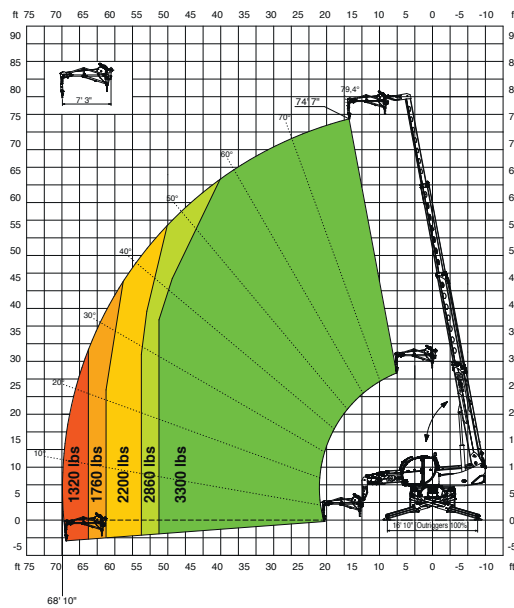

The data in this brochure are informative and subject to change without notice.

5.23SH

Maximum lifting height: 76.40 ft
Maximum reach: 64.60 ft
Electronically controlled hydrostatic transmission
Automatic leveling device
Scissors stabilizers

**360° LOAD CHART
ON FULLY EXTENDED STABILISERS**

ON STABILISERS

FRONT LOAD CHART ON TIRES

ON TIRES

WINCH 7,700 lbs

W 3,5

WINCH 11,000 lbs

W 5

JIB WINCH 3,300 lbs

JW 1500

JIB WINCH 4,400 lbs

JW 2000

JW 3000

JIB WINCH **6,600 lbs**

J 2000

JIB **4,400 lbs**

H 5

HOOK **11,000 lbs**

REP 2-4,5

ROTATING EXTENDABLE BASKET **1,100 lbs**

REP 10.2-4,7

ROTATING EXTENDABLE BASKET **2,200 lbs**

REP 8.2-4,7 W0,3

ROTATING BASKET **1,780 lbs** WITH WINCH **660 lbs**