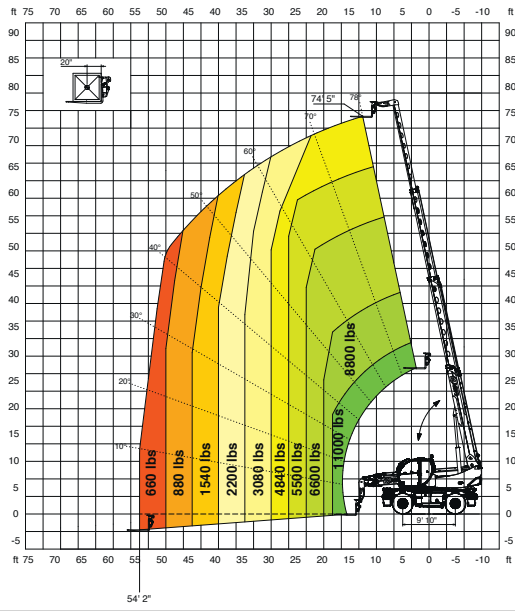

The data in this brochure are informative and subject to change without notice.

5.23SH

Maximum lifting height: 76.40 ft
Maximum reach: 64.60 ft
Electronically controlled hydrostatic transmission
Automatic leveling device
Scissors stabilizers

**360° LOAD CHART
ON FULLY EXTENDED STABILISERS**

ON STABILISERS

FRONT LOAD CHART ON TIRES

ON TIRES

WINCH 7,700 lbs

W 3,5

WINCH 11,000 lbs

W 5

JIB WINCH 3,300 lbs

JW 1500

JIB WINCH 4,400 lbs

JW 2000

JW 3000

JIB WINCH **6,600 lbs**

J 2000

JIB **4,400 lbs**

H 5

HOOK **11,000 lbs**

REP 2-4,5

ROTATING EXTENDABLE BASKET **1,100 lbs**

REP 10.2-4,7

ROTATING EXTENDABLE BASKET **2,200 lbs**

REP 8.2-4,7 W0,3

ROTATING BASKET **1,780 lbs** WITH WINCH **660 lbs**