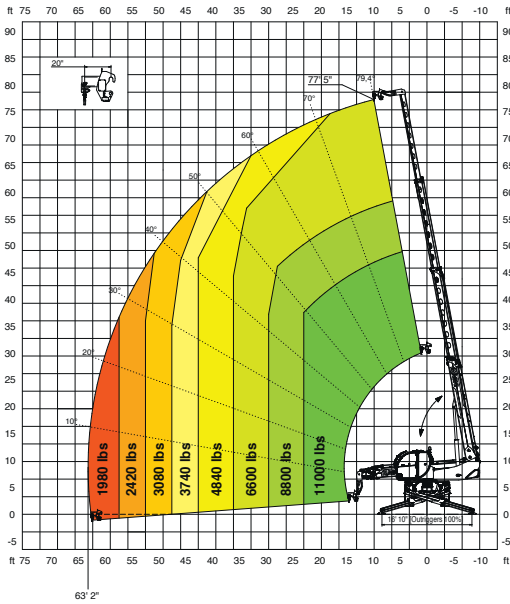

The data in this brochure are informative and subject to change without notice.

5.23SH

Maximum lifting height: 76.40 ft
Maximum reach: 64.60 ft
Electronically controlled hydrostatic transmission
Automatic leveling device
Scissors stabilizers

**360° LOAD CHART
ON FULLY EXTENDED STABILISERS**

ON STABILISERS

FRONT LOAD CHART ON TIRES

ON TIRES

WINCH 7,700 lbs

W 3,5

WINCH 11,000 lbs

W 5

JIB WINCH 3,300 lbs

JW 1500

JIB WINCH 4,400 lbs

JW 2000

JW 3000

JIB WINCH **6,600 lbs**

J 2000

JIB **4,400 lbs**

H 5

HOOK **11,000 lbs**

REP 2-4,5

ROTATING EXTENDABLE BASKET **1,100 lbs**

REP 10.2-4,7

ROTATING EXTENDABLE BASKET **2,200 lbs**

REP 8.2-4,7 W0,3

ROTATING BASKET **1,780 lbs** WITH WINCH **660 lbs**